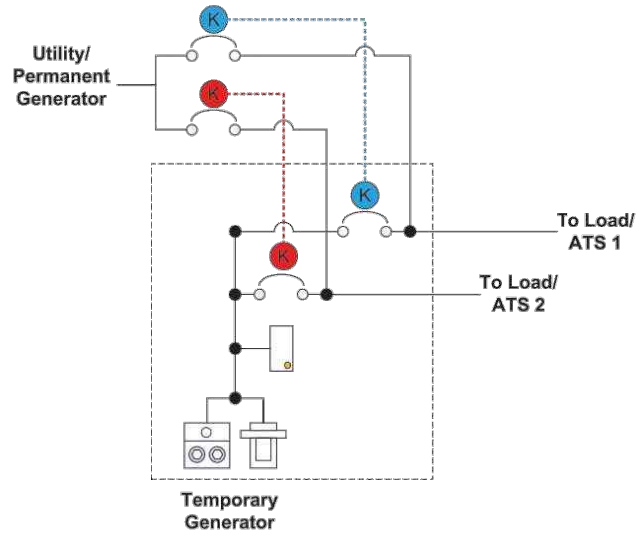

Dual Breaker Docking Station Pass Through with Hardwire and Individually Kirk Keyed Breakers

DOCKING STATION