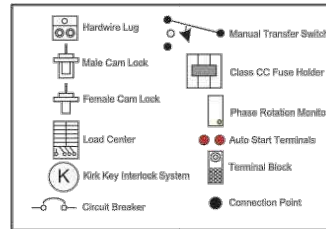

Dual Breaker Docking Station Pass Through with Hardwire and Individually Kirk Keyed Breakers

DOCKING STATION